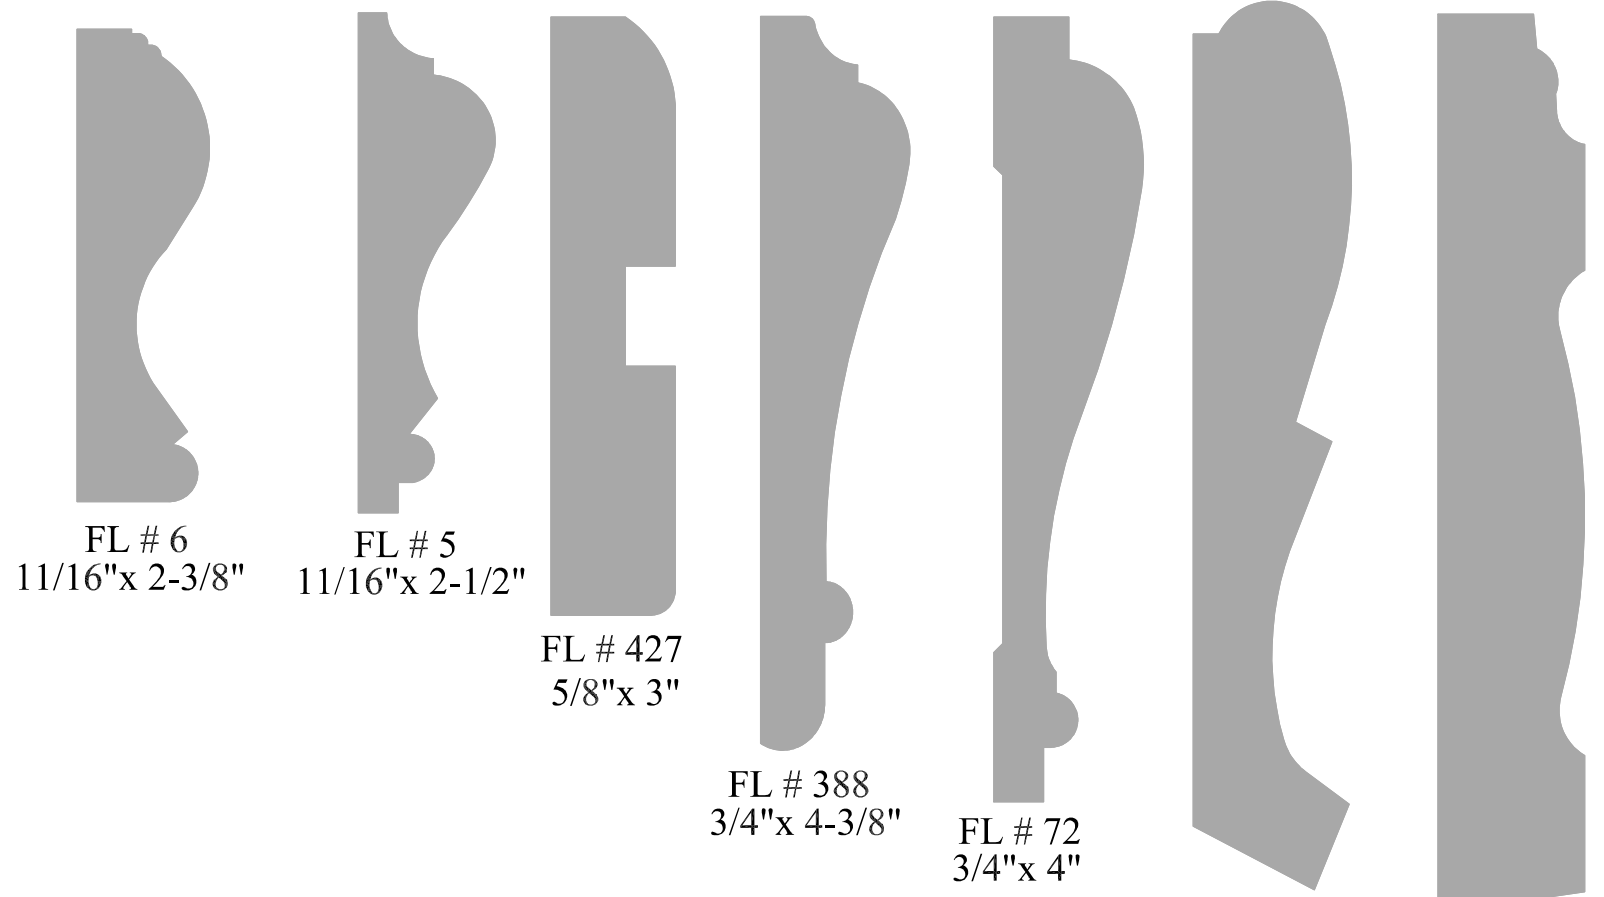

Section I

CHAIR RAIL

FL # 6
11/16"x 2-3/8"

FL # 5
11/16"x 2-1/2"

FL # 427
5/8"x 3"

FL # 388
3/4"x 4-3/8"

FL # 72
3/4"x 4"

FL # 139
3/4"x 4-3/8"

FL # 325
3/4"x 4-3/4"

FL # 259
1-1/2"x 6-1/4"

FL # 226
1-1/2"x 6-3/4"

FL # 87
1-9/16"x 7-3/4" **11**